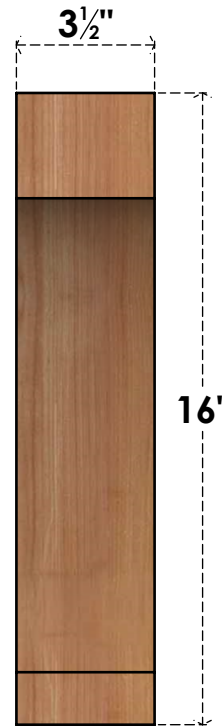

BRC04X12X16IMP00SWR

3 1/2"W X 12"D X 16"H IMPERIAL SMOOTH BRACE, WESTERN RED CEDAR

SIDE

FRONT

EKENA MILLWORK
2300 WEST MAIN ST.
CLARKSVILLE, TX 75426
TOLL FREE: 866-607-0453
WWW.EKENAMILLWORK.COM

NOTES

1. INSTALLATION TO BE COMPLETED IN ACCORDANCE WITH MANUFACTURER'S SPECIFICATIONS.
2. DRAWING MAY NOT BE TO SCALE
3. THIS DRAWING IS INTENDED FOR DESIGN AND PLANNING PURPOSES ONLY.
4. ALL INFORMATION CONTAINED HEREIN WAS CURRENT AT THE TIME OF DEVELOPMENT BUT MUST BE REVIEWED AND APPROVED BY THE PRODUCT MANUFACTURER TO BE CONSIDERED ACCURATE.
5. PRODUCTS ARE NOT KILN DRIED. THIS ITEM IS UNIQUE AND WILL CONTAIN THE NATURAL VARIATIONS THAT THE WOOD SPECIES OFFERS. THIS MAY RESULT IN VARIATIONS UP TO 1/4"