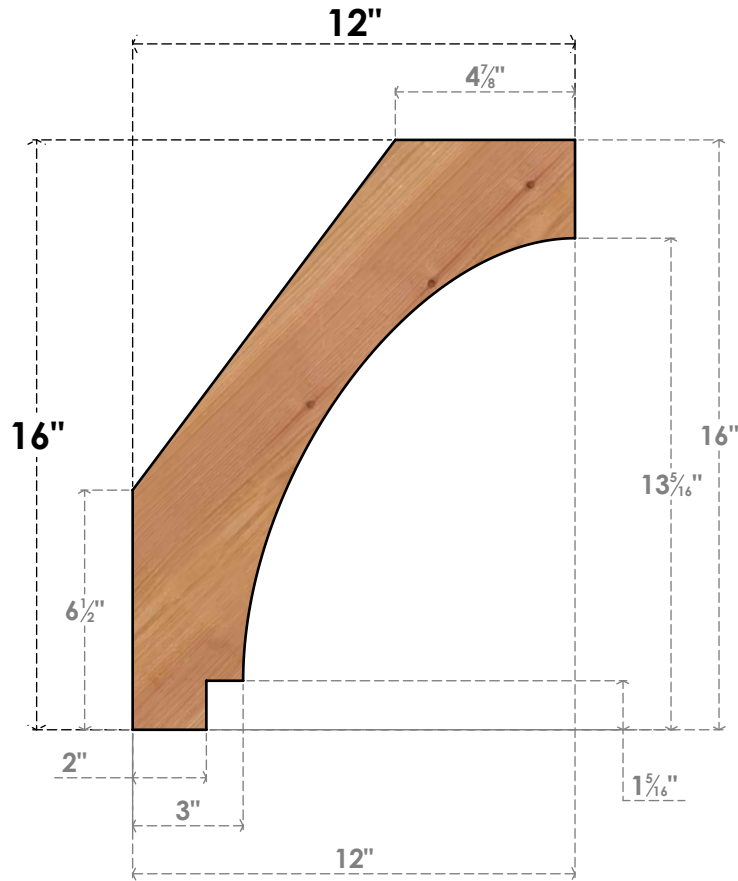

BRC04X12X16IMP00SWR

3 1/2"W X 12"D X 16"H IMPERIAL SMOOTH BRACE, WESTERN RED CEDAR

SIDE

FRONT

EKENA MILLWORK
2300 WEST MAIN ST.
CLARKSVILLE, TX 75426
TOLL FREE: 866-607-0453
WWW.EKENAMILLWORK.COM

NOTES

1. INSTALLATION TO BE COMPLETED IN ACCORDANCE WITH MANUFACTURER'S SPECIFICATIONS.
2. DRAWING MAY NOT BE TO SCALE
3. THIS DRAWING IS INTENDED FOR DESIGN AND PLANNING PURPOSES ONLY.
4. ALL INFORMATION CONTAINED HEREIN WAS CURRENT AT THE TIME OF DEVELOPMENT BUT MUST BE REVIEWED AND APPROVED BY THE PRODUCT MANUFACTURER TO BE CONSIDERED ACCURATE.
5. PRODUCTS ARE NOT KILN DRIED. THIS ITEM IS UNIQUE AND WILL CONTAIN THE NATURAL VARIATIONS THAT THE WOOD SPECIES OFFERS. THIS MAY RESULT IN VARIATIONS UP TO 1/4"